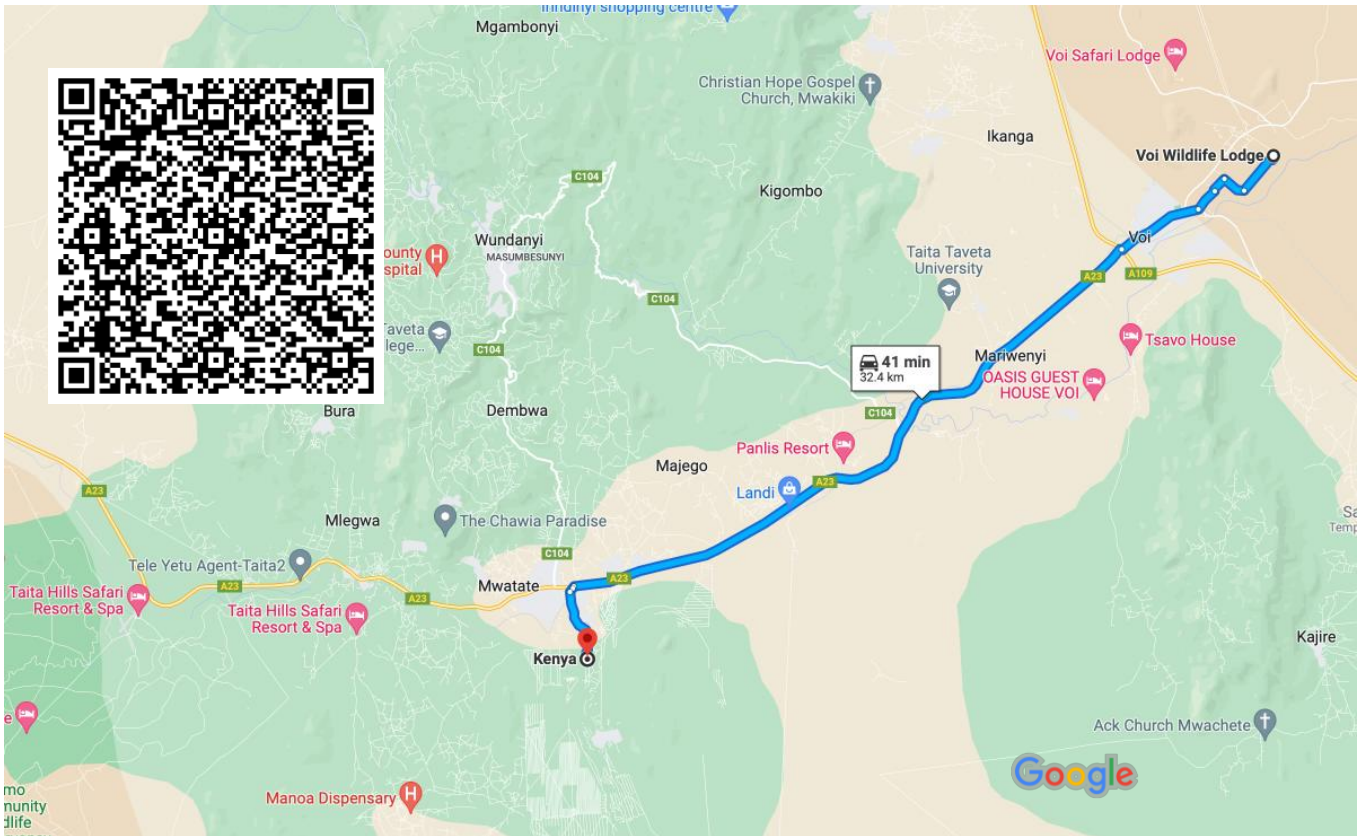

SHAKEDOWN TEITA

Spectator Zone

S3 29.602 E38 21.860 (Lat/Lon hddd°mm.mmm' WGS 84)

Anwar Sidi 2023

The map data is based on OpenStreetMap (OSM) data. All rights in intellectual property of the data providers remain with the respective owners. (www.openstreetmap.org/copyright)

Map rendered with Mapbox GL JS
Powered by Mapbox
© 2023 Mapbox, a division of Mapbox Inc. All rights reserved. Mapbox, the Mapbox logo, and Mapbox GL JS are either registered trademarks or trademarks of Mapbox Inc. in the United States and/or other countries.

Teita Shakedown

Voi Wildlife Lodge, tsavo east park road, off the Voi town road, taita taveta, Voi 603 to Sembe

Drive 32.4 km, 41 min

<https://www.google.com/maps/dir/Voi+Wildlife+Lodge,+Voi+603/-3.5253167,38.3878833/@-3.4487016,38.4195252,12z/data=!3m1!4m9!4m8!1m5!1m1!1s0x180000000000000000:0x5555555555555555>

Map data ©2023 2 km

Dashcam Teita Estate Shakedown:

<https://youtu.be/7-SLP5Dvg1Q>

Direction to Teita Estate Shakedown:

- i) VOI/MWATATE ROAD
- ii) Taveta KE / Holili TZ

<https://www.google.com/maps/dir/Voi+Wildlife+Lodge,+Voi+603/-3.5253167,38.3878833/@-3.4487016,38.4195252,12z/data=!3m1!4m9!4m8!1m5!1m1!1s0x180000000000000000:0x5555555555555555>