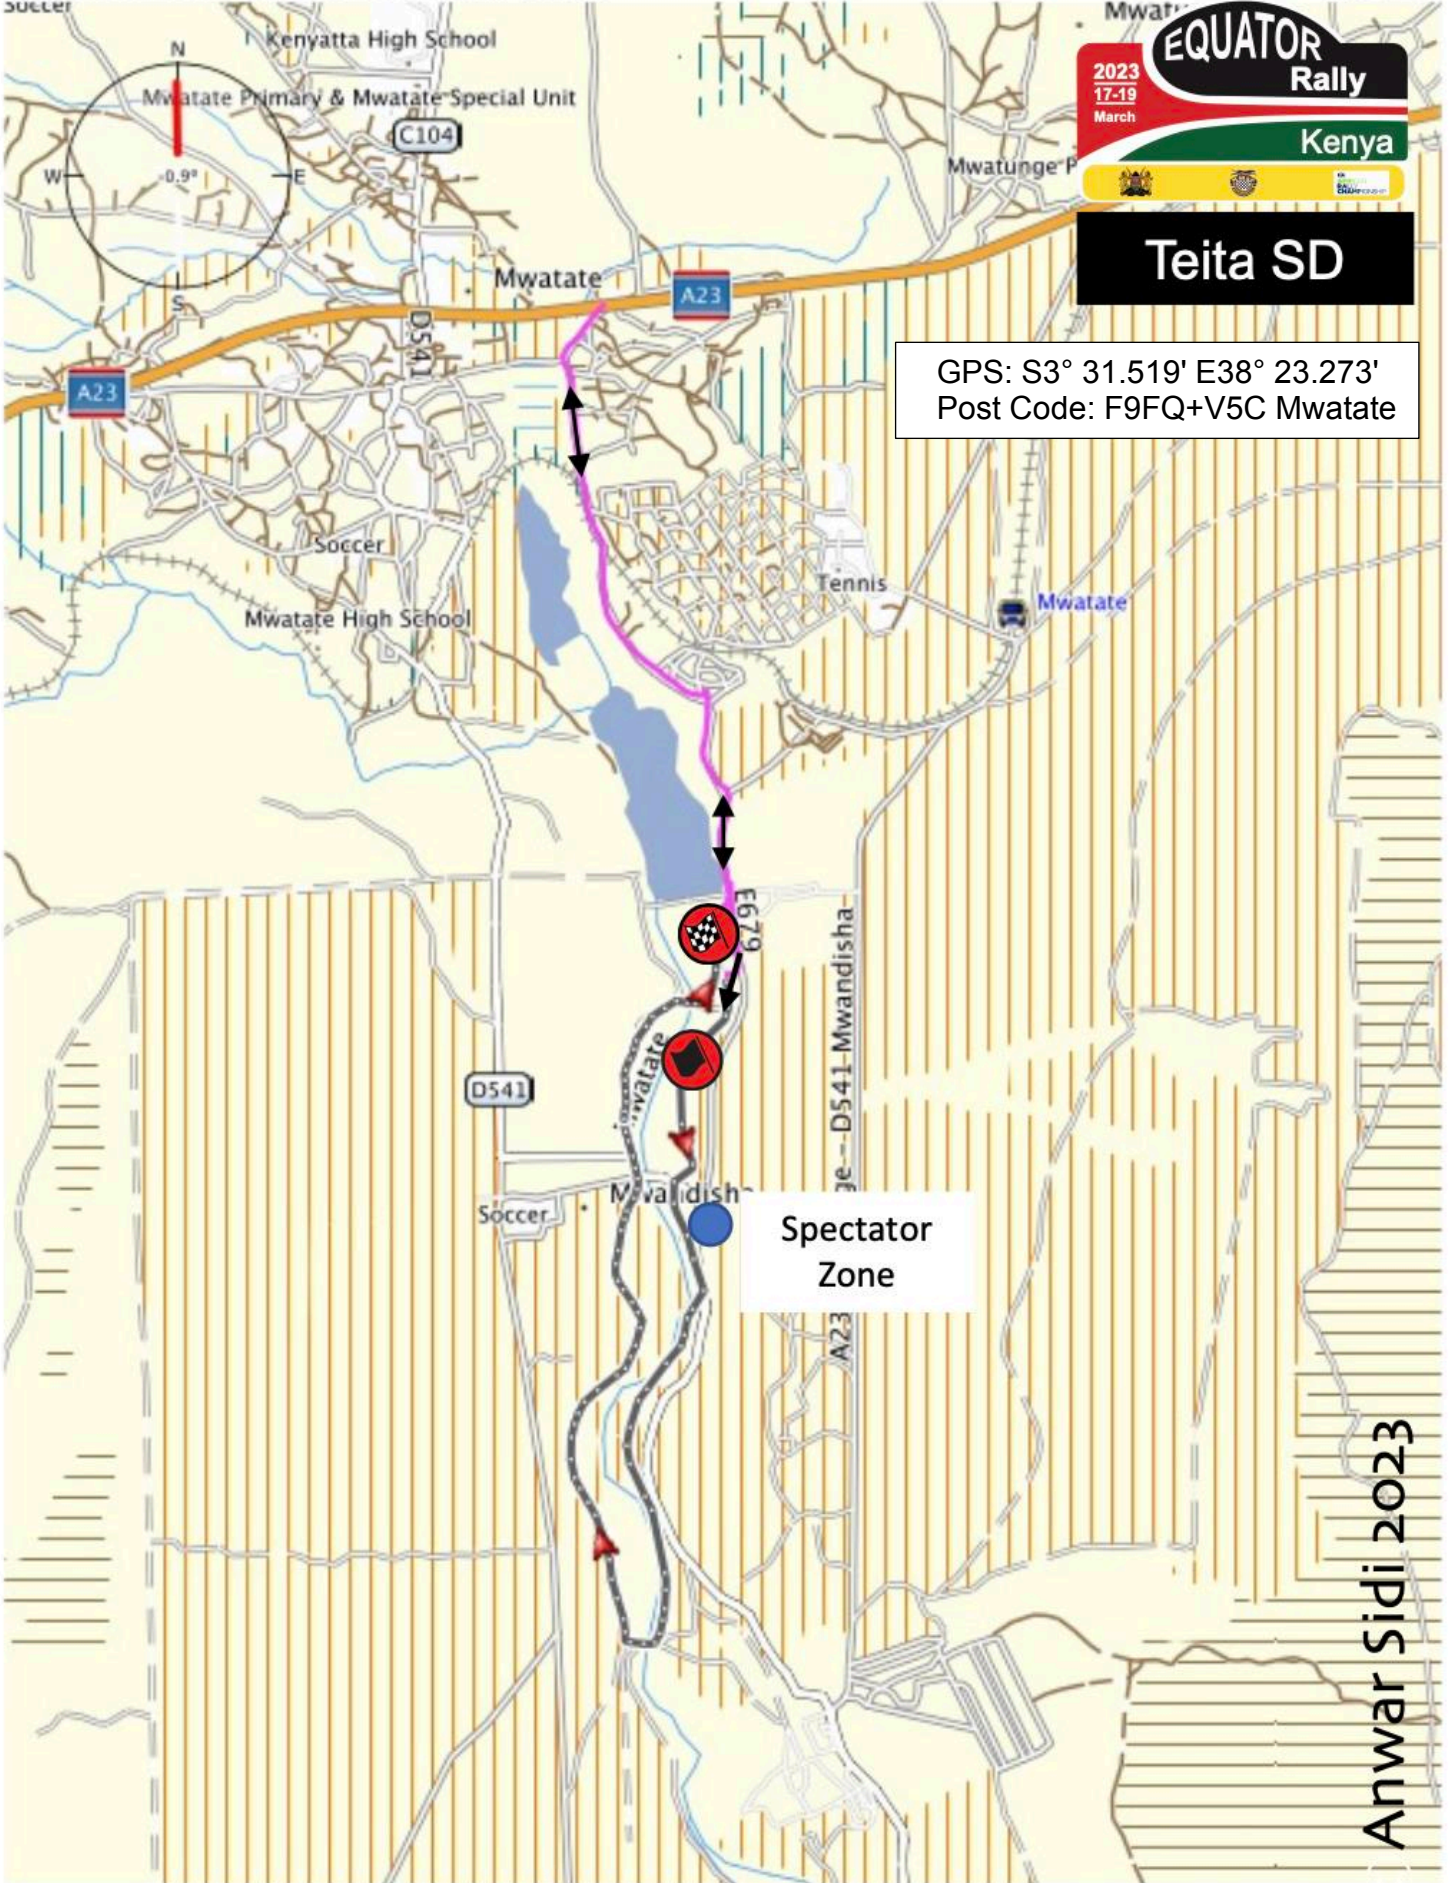

SHAKEDOWN TEITA

Spectator Zone

S3 29.602 E38 21.860 (Lat/Lon hddd°mm.mmm' WGS 84)

Anwar Sidi 2023